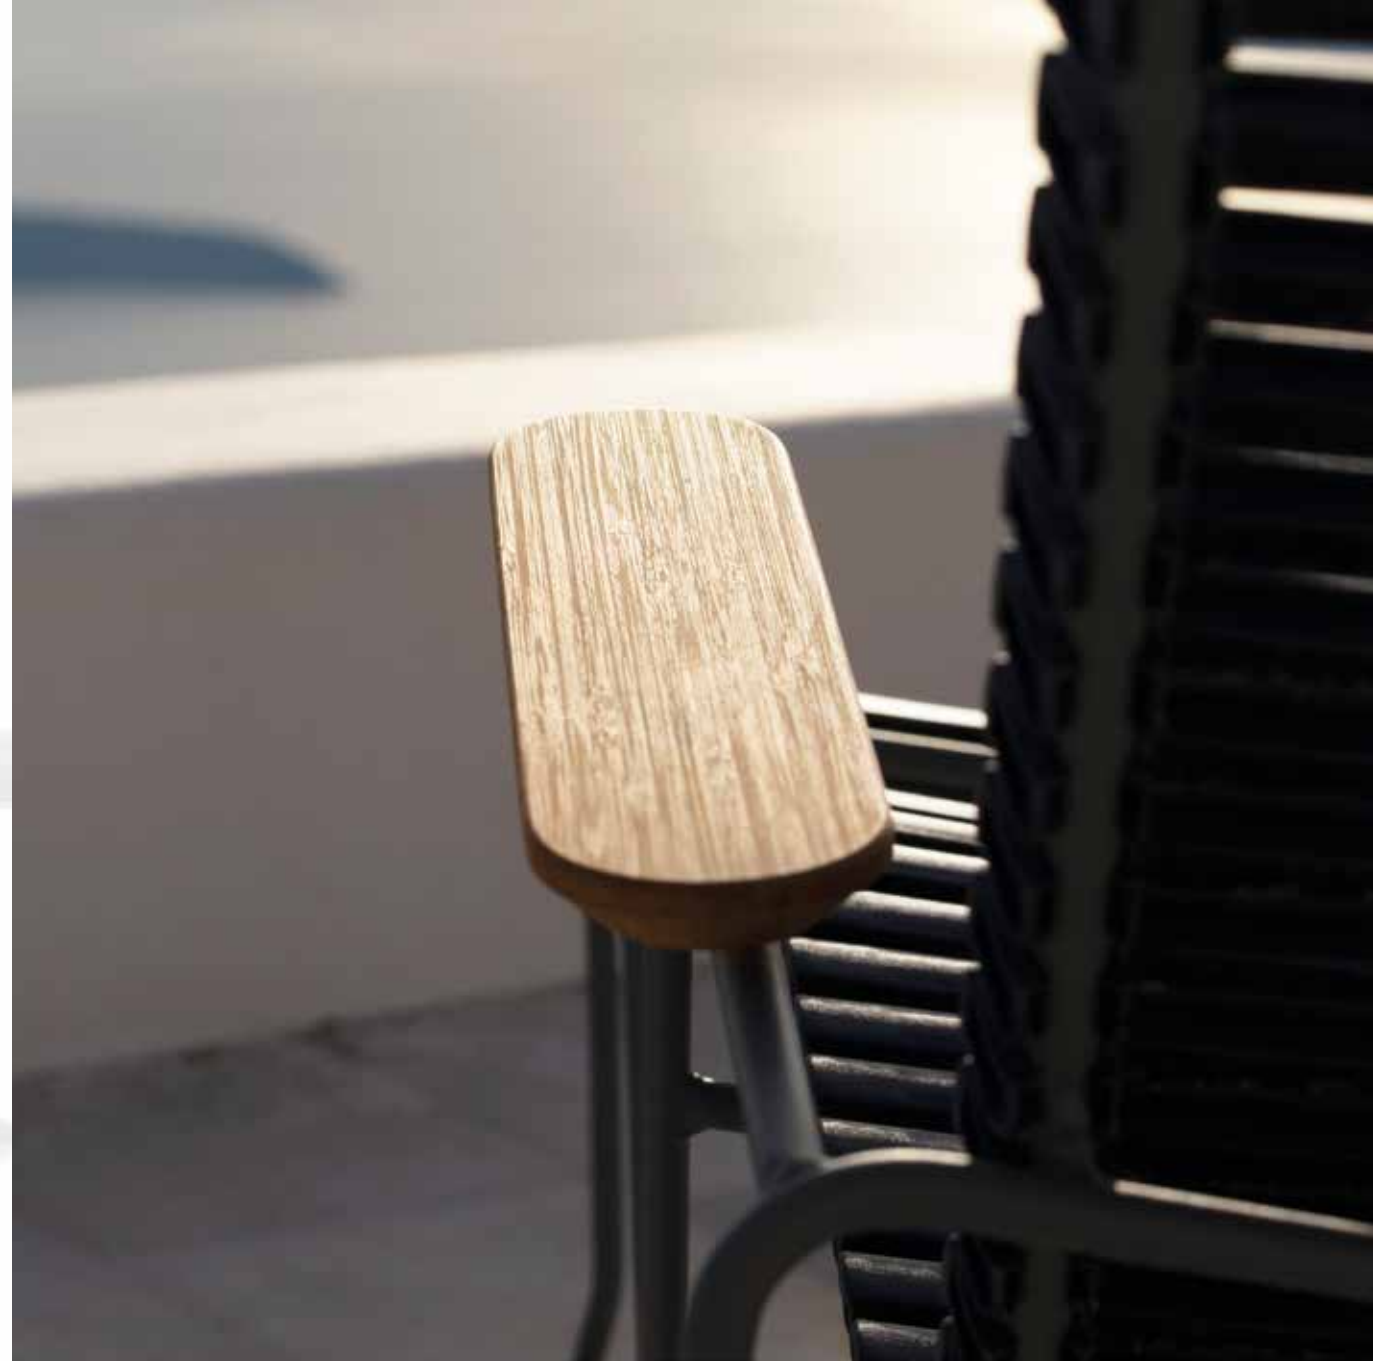

**CLICK SUNROCKER – USE YOUR BODY  
AS COUNTER POINT. SIT, LIE. THAT SIMPLE.**

62

**CLICK SUNLOUNGER. ADJUSTABLE BACKREST SHAPED  
TO FIT YOUR BODY PERFECT IN ITS DIFFERENT POSITIONS.**

## CLICK LOUNGE CHAIR

71

---

**CLICK LOUNGE CHAIR COMBINED WITH CLICK FOOTREST.  
THE FOOTREST COMPLETE THE SHAPE OF  
THE CHAIR IT COMPLIMENTS.**

**CLICK DINING CHAIR. THE DINING CHAIR IS STACKABLE.  
CLICK POSITION CHAIR WITH 7 POSITIONS.  
JUST LEAN BACK AND RELAX.**