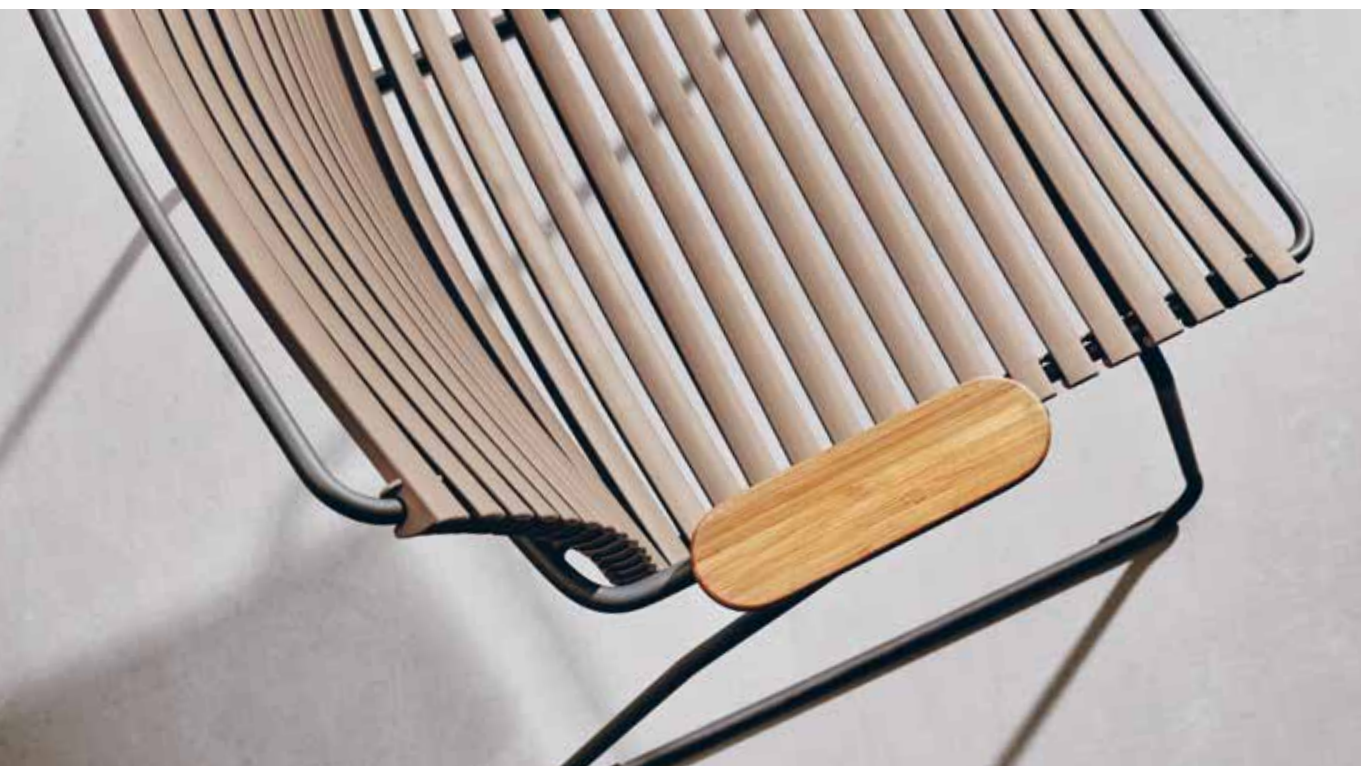

HOUE

CLICK

OUTDOOR COLLECTION 2020